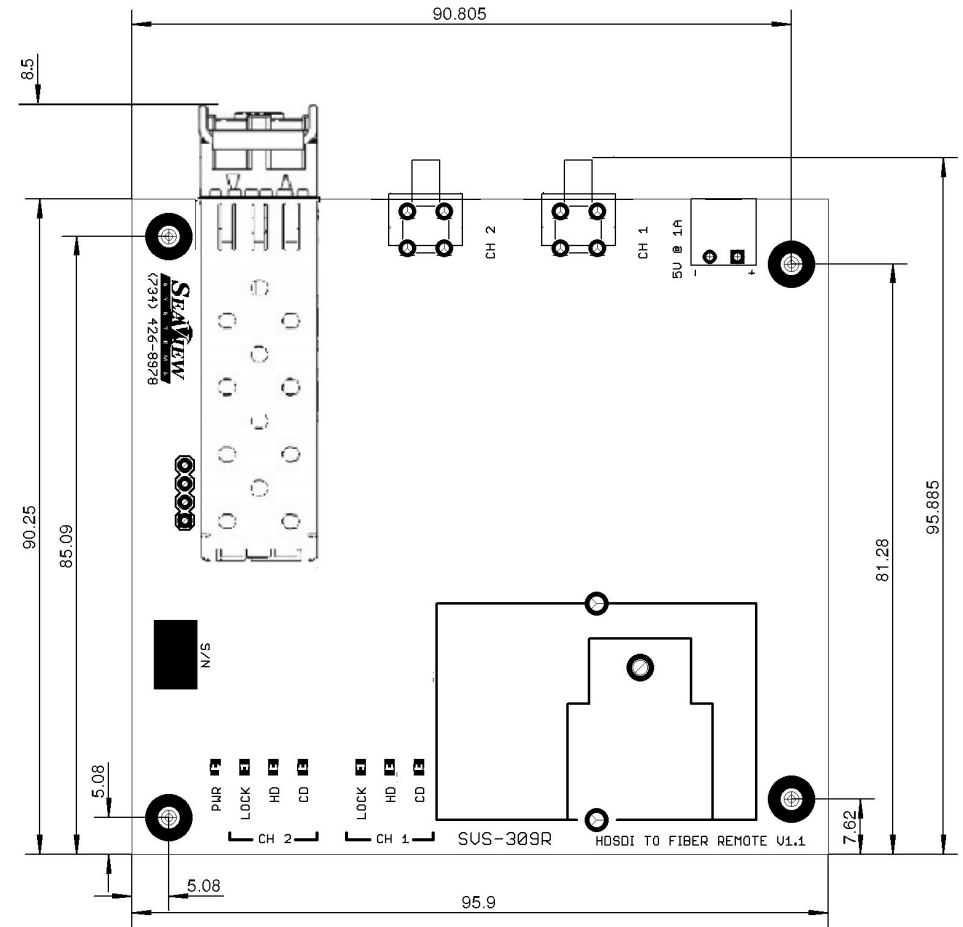

Use SMB type coax plug e.g Amphenol 142186-75 for camera connection to remote SVS-309

Dimensions in mm

	7275 Joy Rd, Dexter, MI USA +1 734-426-8978 www.seaviewsystems.com
SVS-309 HD-SDI Video Media Converter Dimensions	
Sheet 1 of 1	
Date: 08 JUL 2015	Dwg no: 309-SDI-- DIM