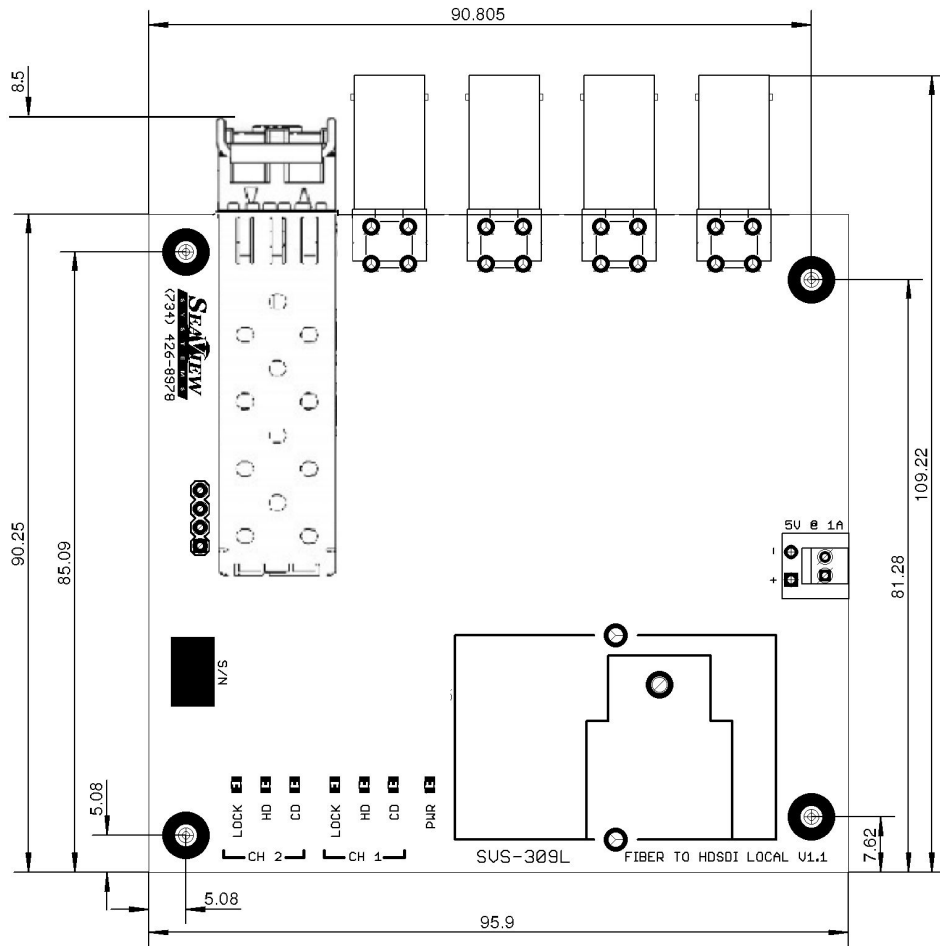

Use SMB type coax plug e.g Amphenol 142186-75 for camera connection to remote SVS-309

Dimensions in mm

	7275 Joy Rd, Dexter, MI USA +1 734-426-8978 www.seaviewsystems.com
SVS-309 HD-SDI Video Media Converter Dimensions	
Sheet 1 of 1	
Date: 08 JUL 2015	Dwg no: 309-SDI-- DIM